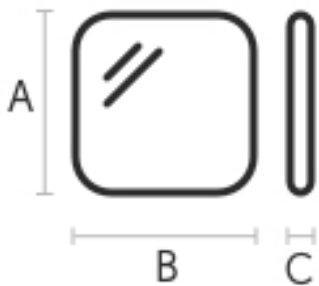

MIDJ

Spot L Mirror

design Nicola Bonriposi, 2020

Spot wall mirror with chamfered edge. The mirror can be installed vertically or rotated 90 °.

The Spot collection includes three mirrors with organic shapes available in three different sizes.

Colors and Materials

Dimensions

Volumetric Details

Weight 30 Kg
Volume 0.10 mc
Package 1

A (cm)	B (cm)	C (cm)
(inch)	(inch)	(inch)
149.4	68.7	2.2
58.8	27	0.9