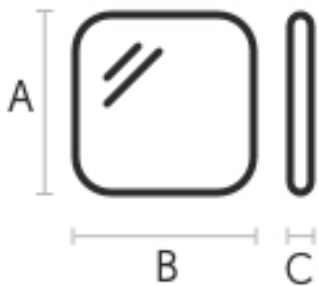

MIDJ

Spot M Mirror

design Nicola Bonriposi, 2020

Spot wall mirror with beveled edge. The mirror can be installed vertically or rotated 90°.

The Spot collection includes three mirrors with organic shapes available in three different sizes.

Colors and Materials

Dimensions

Volumetric Details

Weight 28 Kg
Volume 0.09 mc
Package 1

A (cm)	B (cm)	C (cm)
110	91.4	2.2
43.3	36	0.9