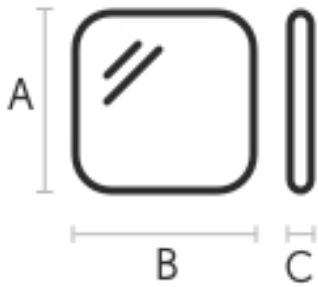

MIDJ

Spot S Mirror

design Nicola Bonriposi, 2020

Spot wall mirror with beveled edge. The mirror can be installed vertically or rotated 90°.

The Spot collection includes three mirrors with organic shapes, available in three different sizes.

Colors and Materials

Dimensions

Volumetric Details

Weight 15 Kg
Volume 0.05 mc
Package 1

A (cm)	B (cm)	C (cm)
79	59	2.2
31.1	23.2	0.9